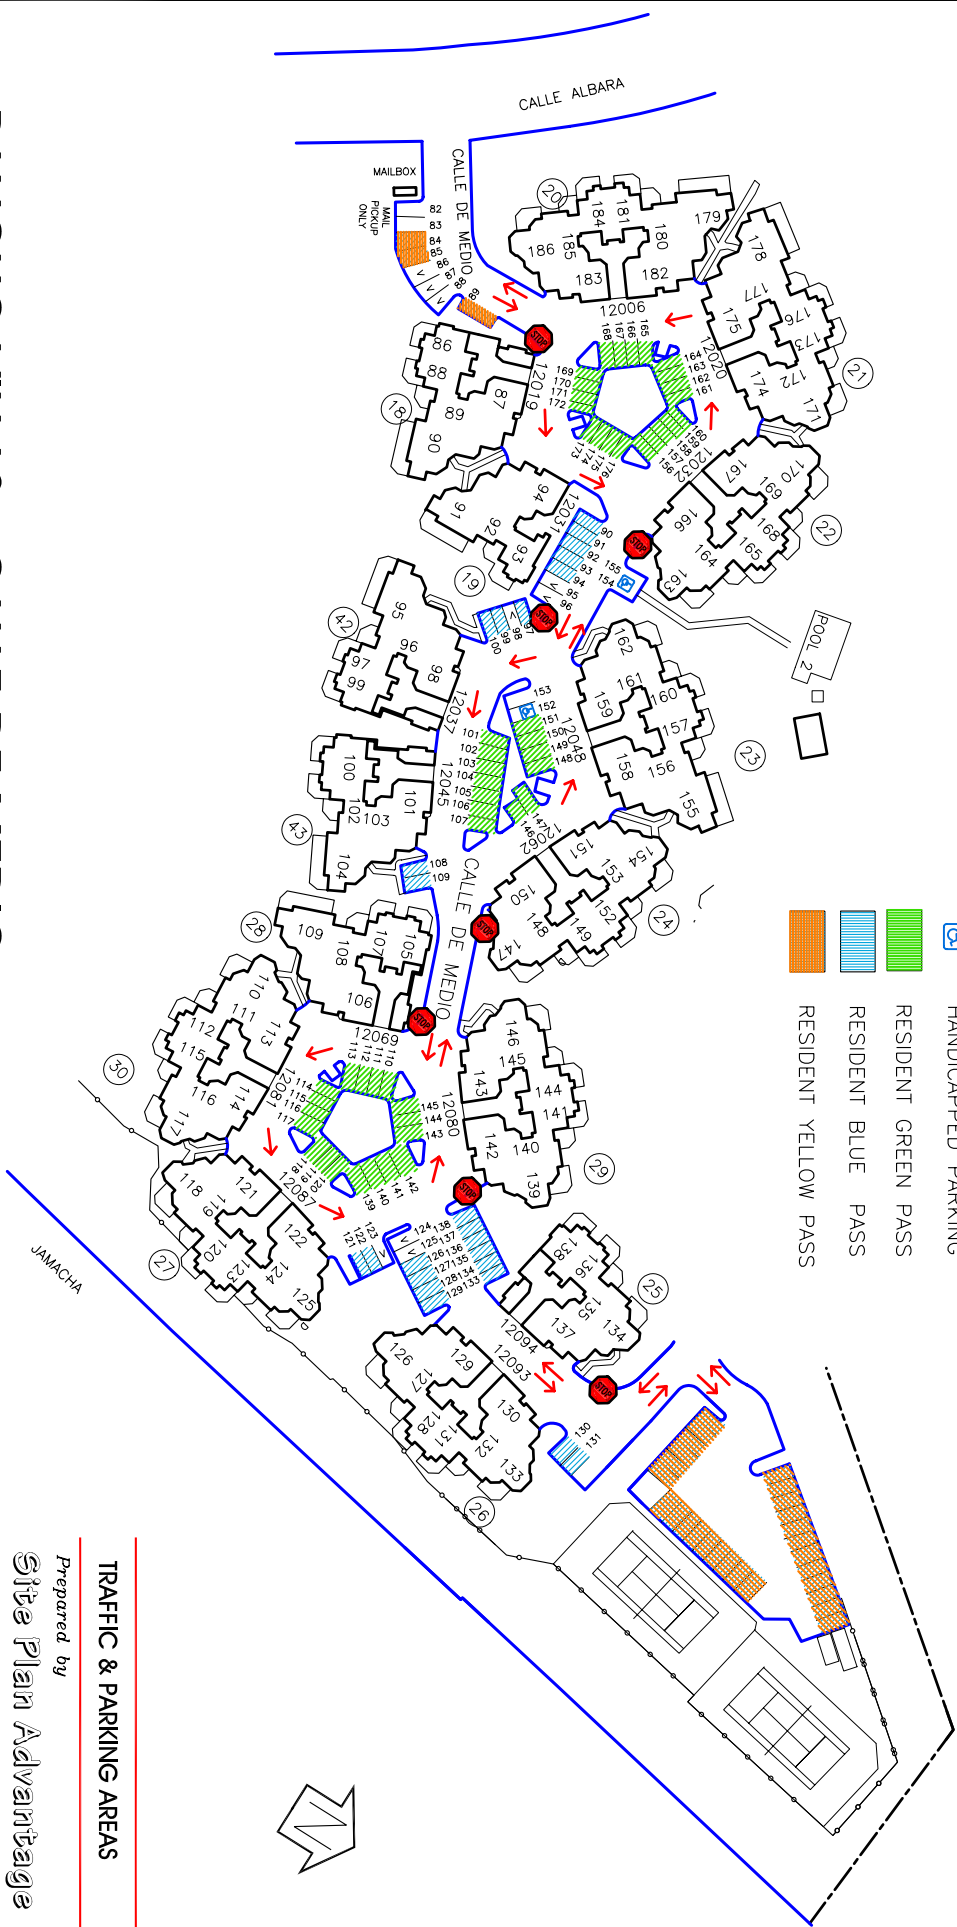

RANCHO VILLAS - CALLE DE MEDIO

C:\ACTIVE JOBS\ RANCHO VILLAS\TRAFFIC - DE MEDIO

- LEGEND**
- TWO-WAY TRAFFIC
 - ONE-WAY TRAFFIC
 - STOP SIGN
 - VISITOR PARKING
 - HANDICAPPED PARKING
 - RESIDENT GREEN PASS
 - RESIDENT BLUE PASS
 - RESIDENT YELLOW PASS

TRAFFIC & PARKING AREAS

Prepared by

Site Plan Advantage

5111-D Renaissance Avenue
 San Diego, CA 92122
 (858) 452-7430